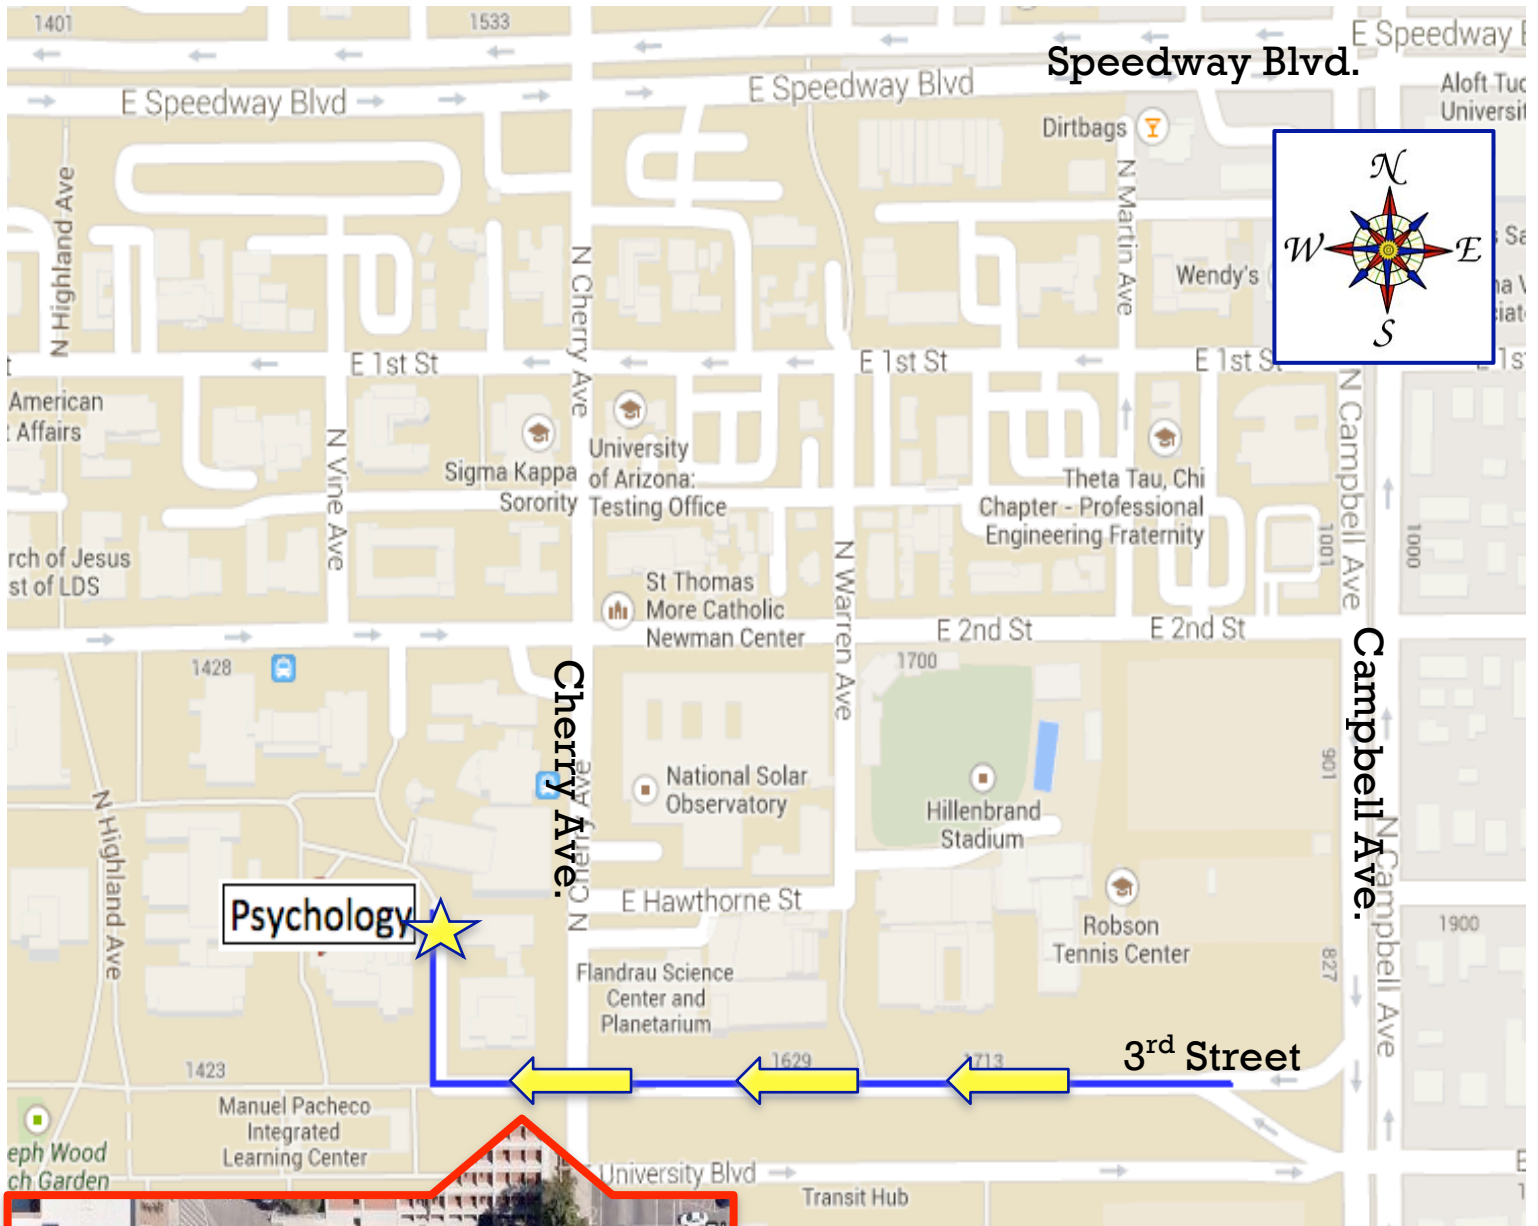

How to find the Tweety Language Development Lab:

Our address is: 1503 E. University Blvd.
Tucson, AZ 85721
Phone: (520) 626-5720

We recommend taking Campbell Ave. to 3rd St/University, and heading West.

When you arrive in the parking lot, make sure you park your car in the parking space under the sign that reads ***Tweety Language Development Lab***